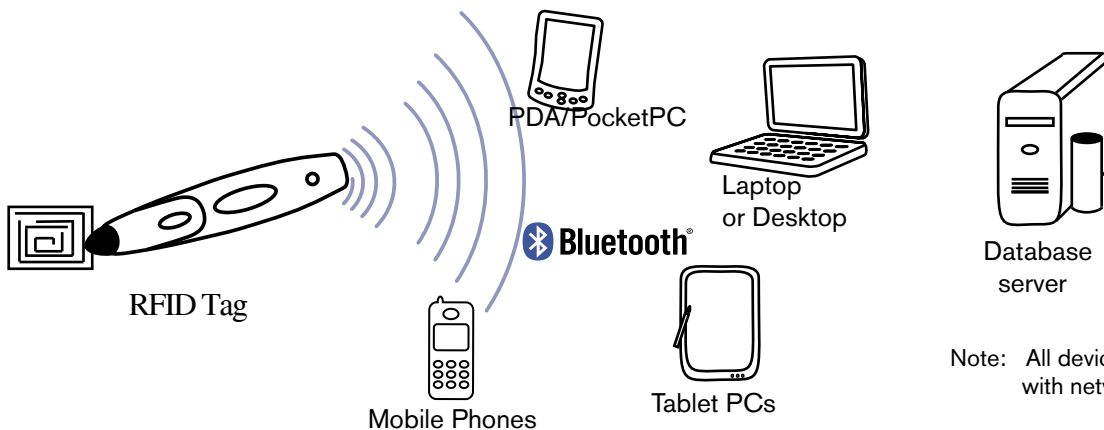

REQUIREMENT

PC Windows 2000 and above w/ Bluetooth support
Microsoft Activesync 3.7.1
Pocket PC Windows CE 2003 w/ Bluetooth Support
Microsoft Active Sync 3.7.1

General features

Intuitive user interface:

- Only one button to switch on, connect and read RFID tag.
- Multi color led for connection and battery status
- Sound beeps for successful reading.

© BaracodaTM - December 2004 - All specifications are subject to change without notice. Non contractual pictures.