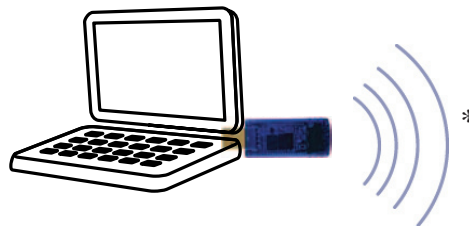

Plug & Play USB Dongle Specifications v1.0

STANDARD - REGULATORY

Fully compliant with Bluetooth® 1.1 standard
USB UHC1 / OHC1 Spec 1.1 compliant
CE - FCC - Bluetooth qualified

BLUETOOTH RANGE

Class 1: 330 ft (100 meters)
Varies on use environment

USER INTERFACE

LED Indicator: power on

PHYSICAL

Dimension 59 x 7 x 19 mm
Weight 8 g

USB Port

Data transfert rate: 1.0 Mbps (Max)

ANTENNA

Integrated Antenna

ENVIRONMENT

Operating temperature 0 °C ~ +45 °C (113 °F - 32 °F)
Storage temperature -10°C ~ +70°C (14 °F - 158 °F)
Operating humidity 5 ~ 90% non-condensing

General features

>> Baracoda offers a real Plug and Play solution that keep baracoda products main features:

- Acknowledgement beep for successful scanning
- Automatic reconnection
- Bufferisation of the data if barcodes are scanned out of the range

>> Platforms Compatibility

Any device that can accept a USB Keyboard: Laptop, Tablet PC ... even if they are Bluetooth enabled or not!

>> Hardware Compatibility

With Baracoda scanners only (except BL1000).

© Baracoda™ - January 2005 - All specifications are subject to change without notice. Non contractual pictures.

* Point to Point connection